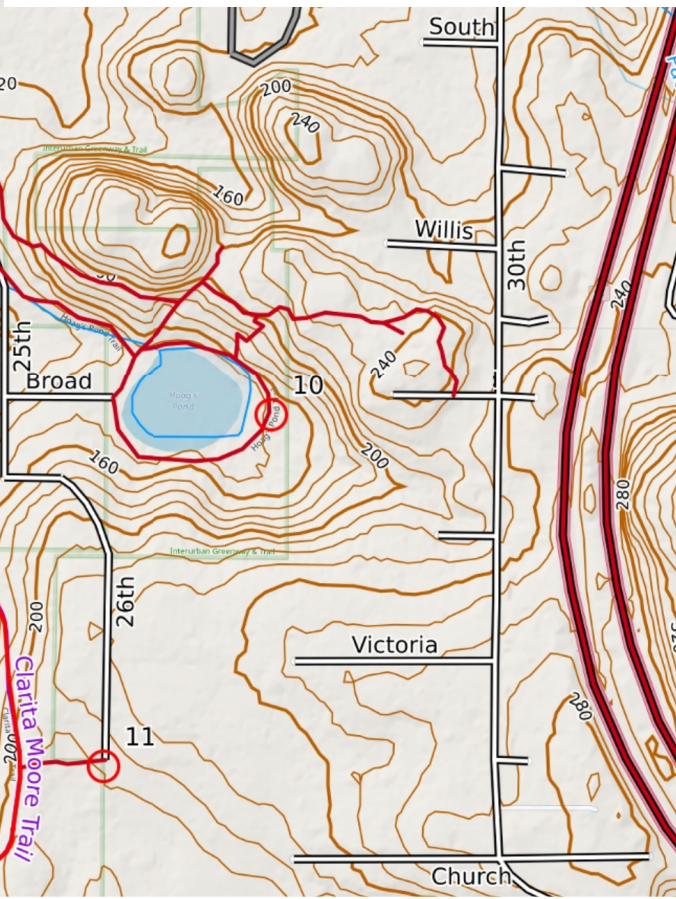

# QUEST RACES

Mercator Projection  
WGS84  
USNG Zone 10UEU  
CalTopo