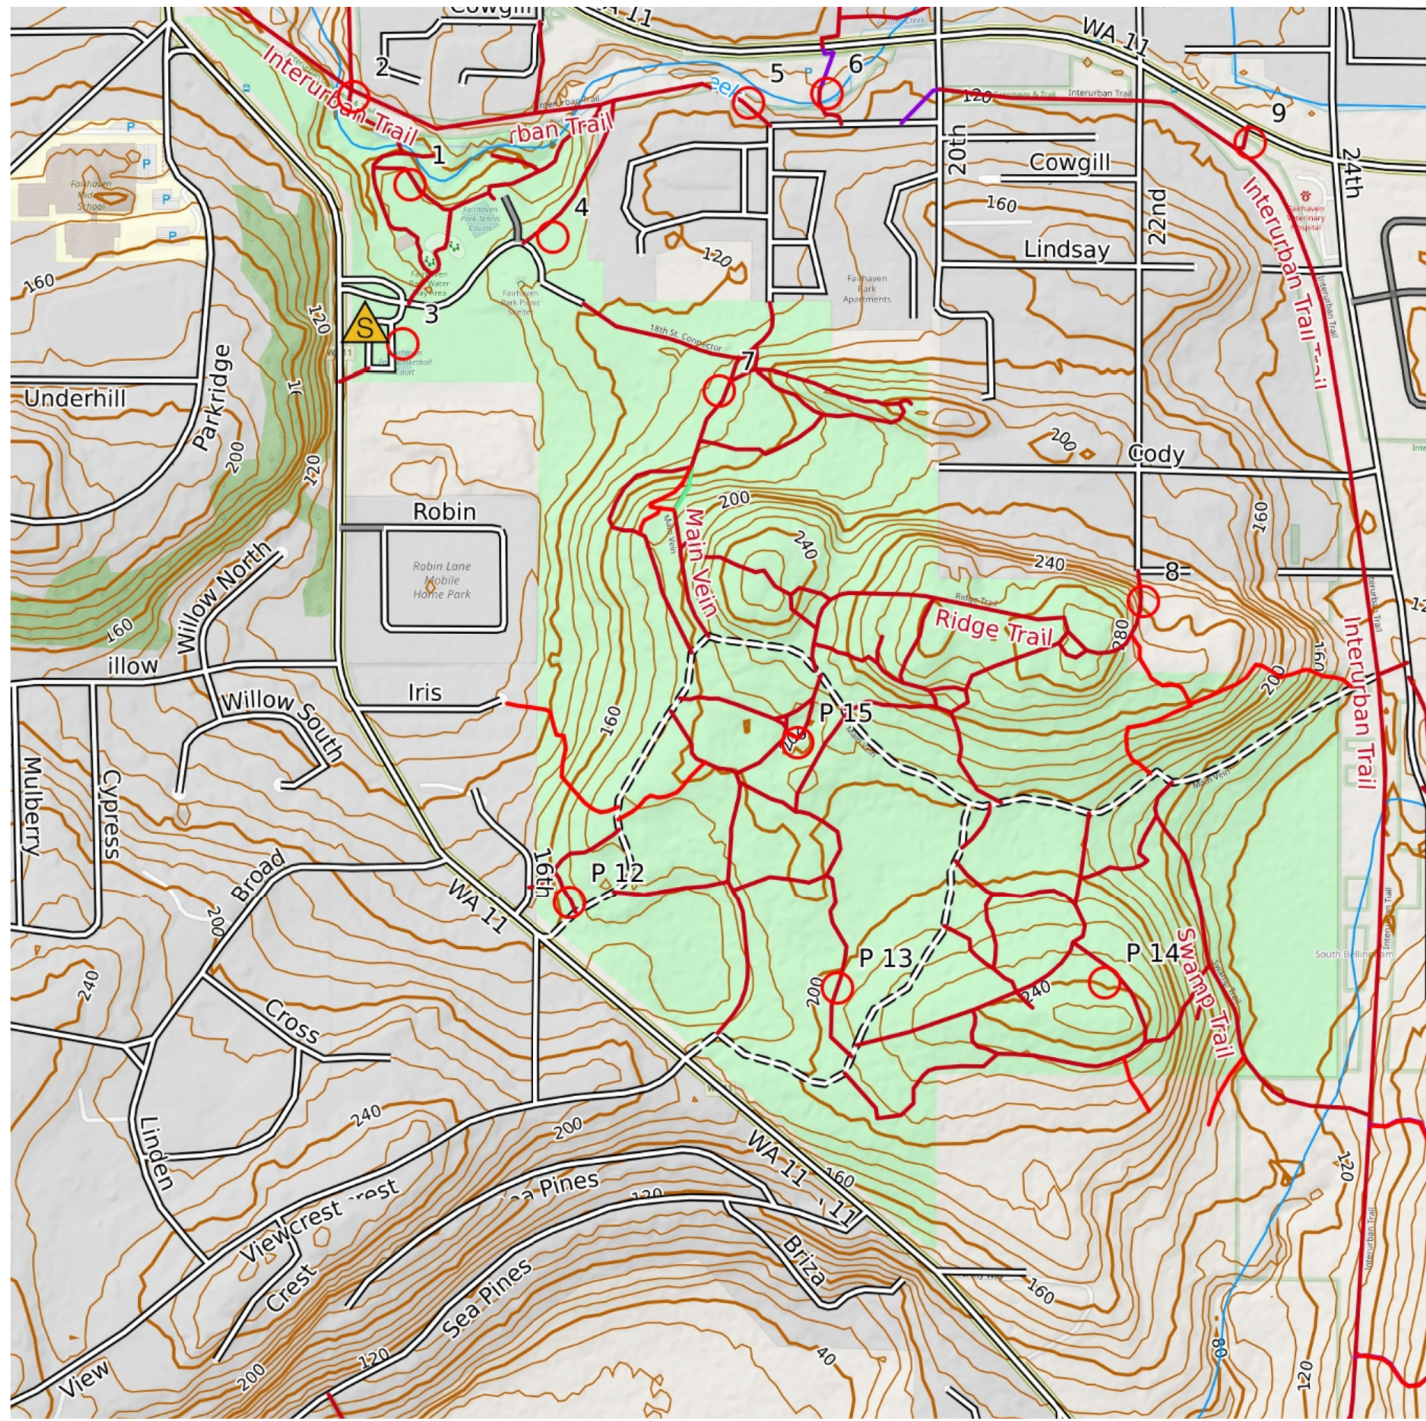

# QUEST RACES

Mercator Projection  
WGS84  
USNG Zone 10UEU  
CalTopo